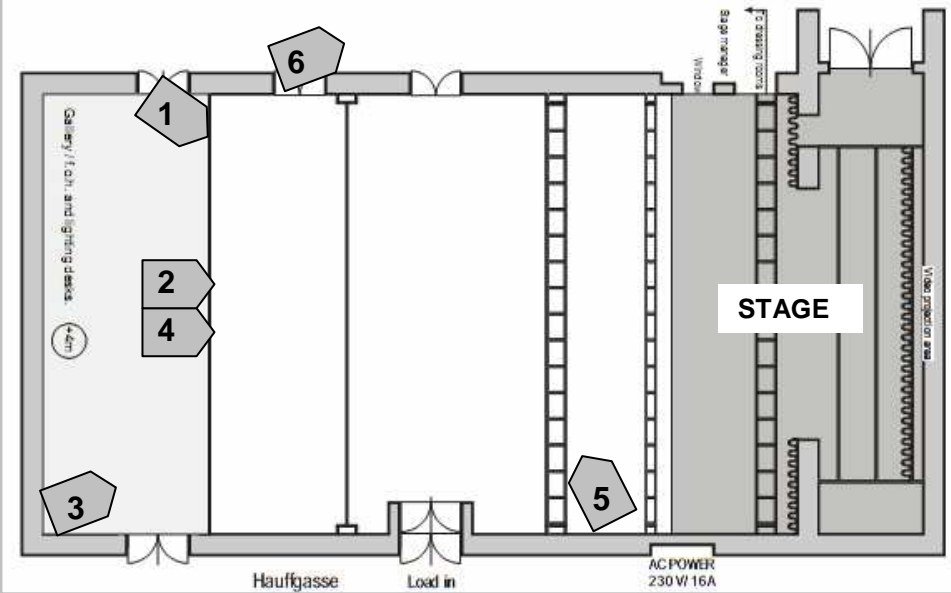

how the venue looks like...

Haufigasse 26, 1110 Vienna,

Facts:

Stage:

Size (Wide, Deep, High): 10 x 6 x 1m
 Without Sidewings 6m Wide
 Clearance: 4m

Load in from Parking to stage: 15m – no stairs!

Venue capacity: 460

1 Stage and Audience from the Gallery

Hall - Footprint

Find the numbers on the picture to see where it's taken from!

2 Stage and Audience from underneath the Gallery

3

Event Hall

4

Event Hall

5

Gallery for FOH and Lighting Engineer

6

Merch Corner (Backstage Door – on the Left)